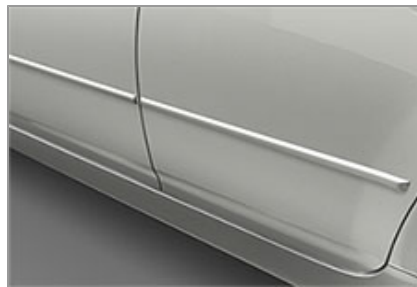

### Cargo Liner

\$136.49

Protection for a long-lasting cargo area. This durable, long-lasting custom designed vinyl liner features a raised lip to contain spills for simple cleanup. Textured finish minimizes load shifting and the cargo area carpeting gets extra protection for wear and tear. The easy-to-install liner is equally simple to remove for cleaning. It's the ideal place for storing wet and dirty cargo. Consider it the ultimate way to protect the vehicle interior from scratches and spills.

### Adhesive Side Window Visors

\$170.00

Protection from the forces of nature. This new-style visor, made from tinted acrylic, keeps snow and rain out of a vehicle's interior while also reducing wind noise. If desired, fresh air can enter the vehicle free of additional noise or other elements. Its sleek, aerodynamic styling will also enhance your vehicle's appearance. Installation is quick and easy since no drilling is required.

### Body Side Moulding

\$135.00

Protect your vehicle from dings and bumps. Constructed from durable rubber, the molding offers long-lasting protection from any type of incidental contact. Moldings are custom styled to accent a vehicle's exterior.