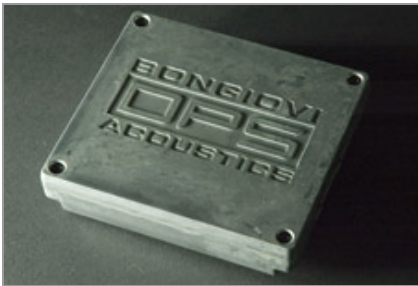

Bongiovi Acoustics DPS

$370.00

BONGIOVI ACOUSTICS DPS is a fully digital state of art audio system that processes the audio stream in real time and routes the enhanced audio to a 4 channel digital amplification system. The result is an unparalleled listening experience in your Toyota vehicle. BONGIOVI DPS ACOUSTICS smooths out the differences in volume between any audio source (CD, AM, FM, Satellite Radio) and greatly improves the sound of all sources of audio including portable music devices.