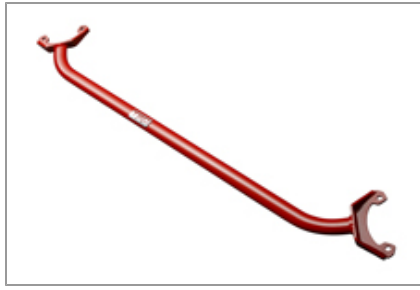

TRD Front Strut Brace

$525.00

TRD Strut Braces increase the chassis rigidity, reducing flex and handling imprecision in aggressive cornering or rough-road driving.